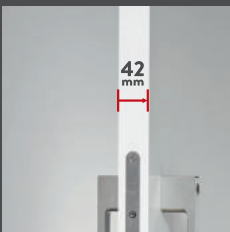

DANA THROUGH AND THROUGH.

When quality can be felt
in every detail.

TWIN HINGES

A design highlight as standard
– at no extra cost.

42 MM THICK DOOR LEAF & FOUR-SIDED SOLID WOOD CASING

as standard. For more robustness,
longer life and closing comfort.