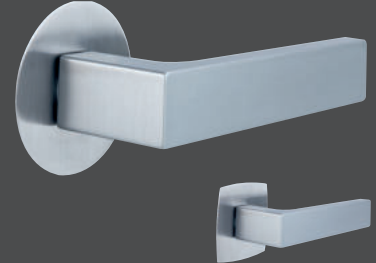

Nizza FLATFIX

Door handle: stainless steel look (matt/anodised)
without inlay
round FLATFIX rosette: stainless steel matt
rectangular rounded FLATFIX rosette:
stainless steel matt

ALSO AVAILABLE
IN BLACK MATT.