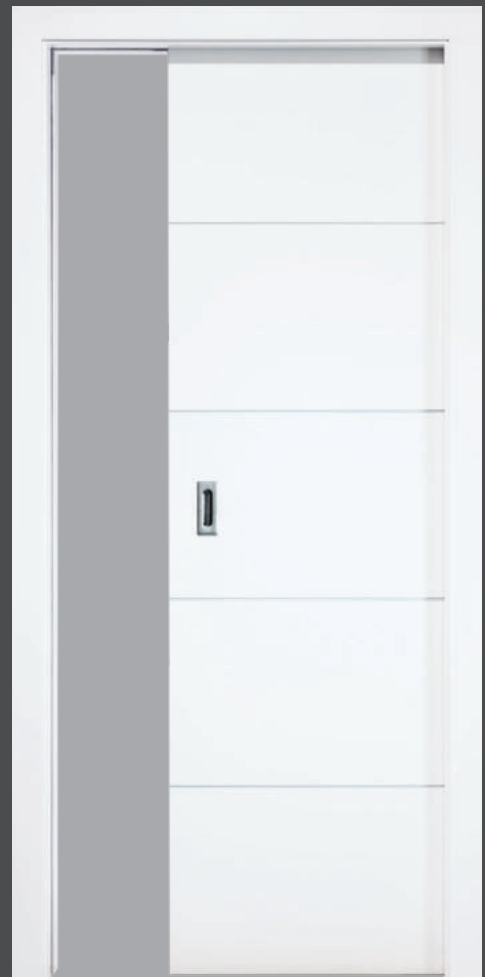

DISAPPEARS
completely into the wall.

Mondria all-glass door

INSIDE

For endless free space.

A sliding door that **completely vanishes into the wall** when opened? DANA INSIDE makes it possible!

- Slides into the wall – door vanishes completely
- Maximum clearance width, more room to move
- With **DANAmotion System**
- Available in numerous designs
- Available as a solid door or all-glass door
- You will find more sliding door solutions at dana.at/schiebetueren

aufzu.dana.at/inside