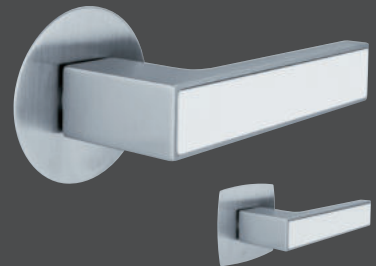

- FLATFIX rosette only 0.8 mm thick
- With round or rectangular rounded **stainless steel rosettes** or matt black rectangular-rounded rosettes
- A design highlight for the price of the standard version

Victoria FLATFIX

Door handle: chrome-plated satin finish*
 round FLATFIX rosette: stainless steel matt
 rectangular rounded FLATFIX rosette:
 stainless steel matt

Los Angeles FLATFIX

Door handle: chrome-plated satin finish*
 round FLATFIX rosette: stainless steel matt
 rectangular rounded FLATFIX rosette:
 stainless steel matt