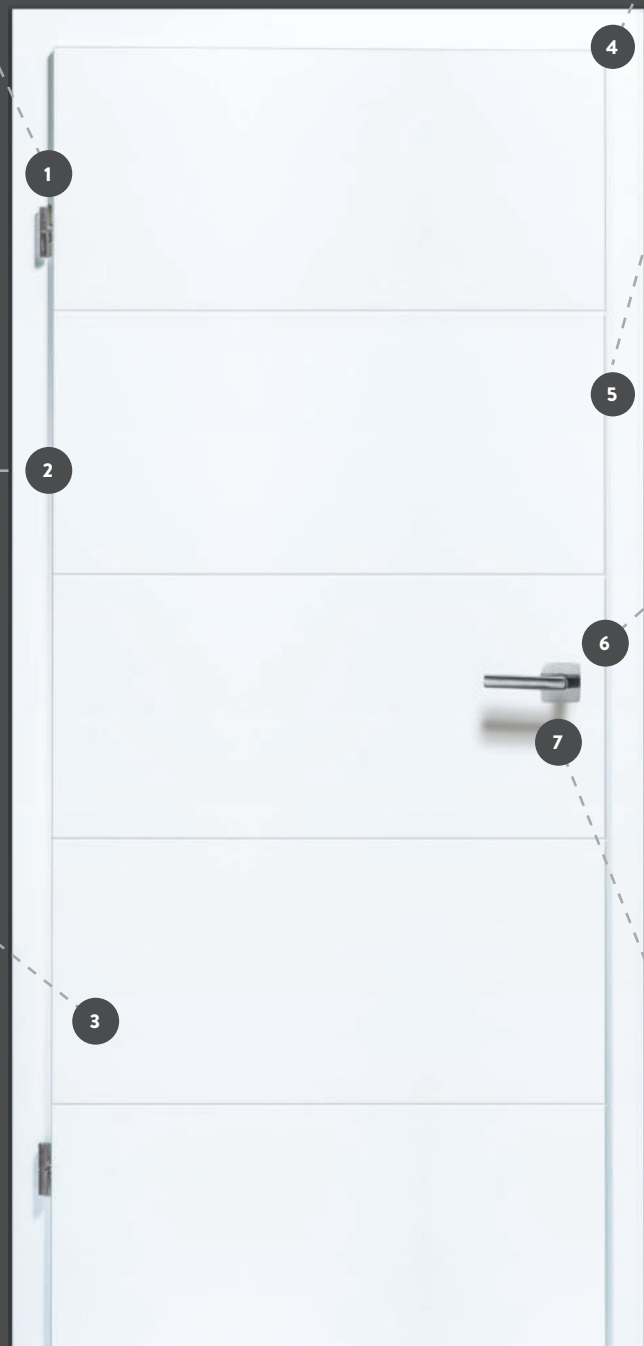

DANA THROUGH AND THROUGH.

When quality can be felt
in every detail.

TWIN HINGES

A design highlight as standard
– at no extra cost.

42 MM THICK DOOR LEAF & FOUR-SIDED SOLID WOOD CASING

as standard. For more robustness,
longer life and closing comfort.

HIGH-QUALITY RAL 9016 FINISH

as standard.