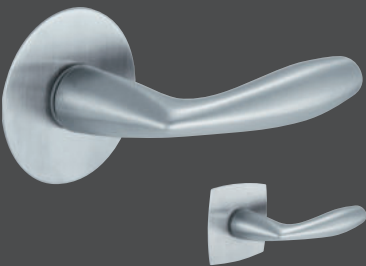

FLATFIX HANDLES ARE DIFFERENT.

Our FLATFIX handles catch the eye without being intrusive: they have a modern, stripped-down design and appear on both sides as virtually flush. On the following pages, discover them in all their beauty and diversity!

- FLATFIX rosette only 0.8 mm thick
- With round or rectangular rounded **stainless steel rosettes** or matt black rectangular-rounded rosettes
- A design highlight for the price of the standard version

Victoria FLATFIX

Door handle: chrome-plated satin finish*
round FLATFIX rosette: stainless steel matt
rectangular rounded FLATFIX rosette:
stainless steel matt