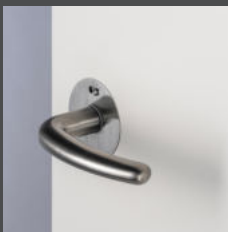

- Particularly **easy to lock** – a touch of a button is all that's needed
- Wider range of designs irrespective of stipulated, conventional handle sets
- **Almost invisible** mechanism
- Easy and secure access
- Fitted in the handle itself, or as an unobtrusive lock button or with a chip card

DANA BRAND SIGN

Our elegant brand sign in the door rebate signals premium quality.

MAGNETIC LATCH LOCK

as an option for especially soft closing – with the elegance of FLATFIX handles.

FLATFIX HANDLES

A design highlight as standard. Wafer thin and virtually flush, with the flattest rosette on the market.