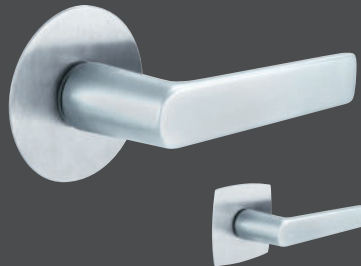

Los Angeles FLATFIX

Door handle: chrome-plated satin finish*
round FLATFIX rosette: stainless steel matt
rectangular rounded FLATFIX rosette:
stainless steel matt