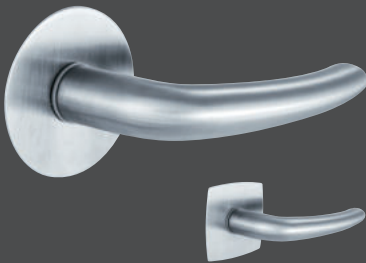

- FLATFIX rosette only 0.8 mm thick
- With round or rectangular rounded **stainless steel rosettes** or matt black rectangular-rounded rosettes
- A design highlight for the price of the standard version

Victoria FLATFIX

Door handle: chrome-plated satin finish*
 round FLATFIX rosette: stainless steel matt
 rectangular rounded FLATFIX rosette:
 stainless steel matt

Los Angeles FLATFIX

Door handle: chrome-plated satin finish*
 round FLATFIX rosette: stainless steel matt
 rectangular rounded FLATFIX rosette:
 stainless steel matt

Nizza FLATFIX

Door handle: stainless steel look (matt/anodised)
 inlay similar to white matt RAL9016
 round FLATFIX rosette: stainless steel matt
 rectangular rounded FLATFIX rosette:
 stainless steel matt