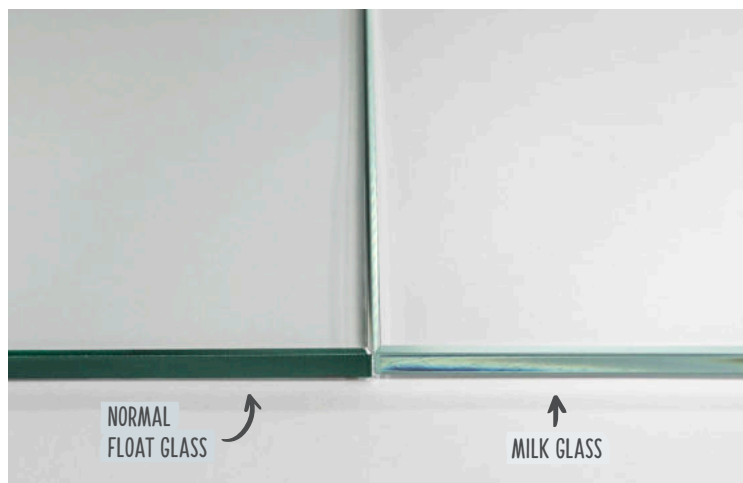

GT-LIBERA
Clear glass with satinato look
Print design frosting

Even more
stunning
GLASS PATTERN
in our book
of doors.

WHITE GLASS, THE PUREST JOY.

BRIGHT AND CHEERFUL.

Every type of glass has its own advantages. Clear glass, for instance, has its typical greenish tinge, while in milk glass there is almost no hint of green at all. Many DANA all-glass doors, glass cutouts and glass sliding doors are now available in milk glass!